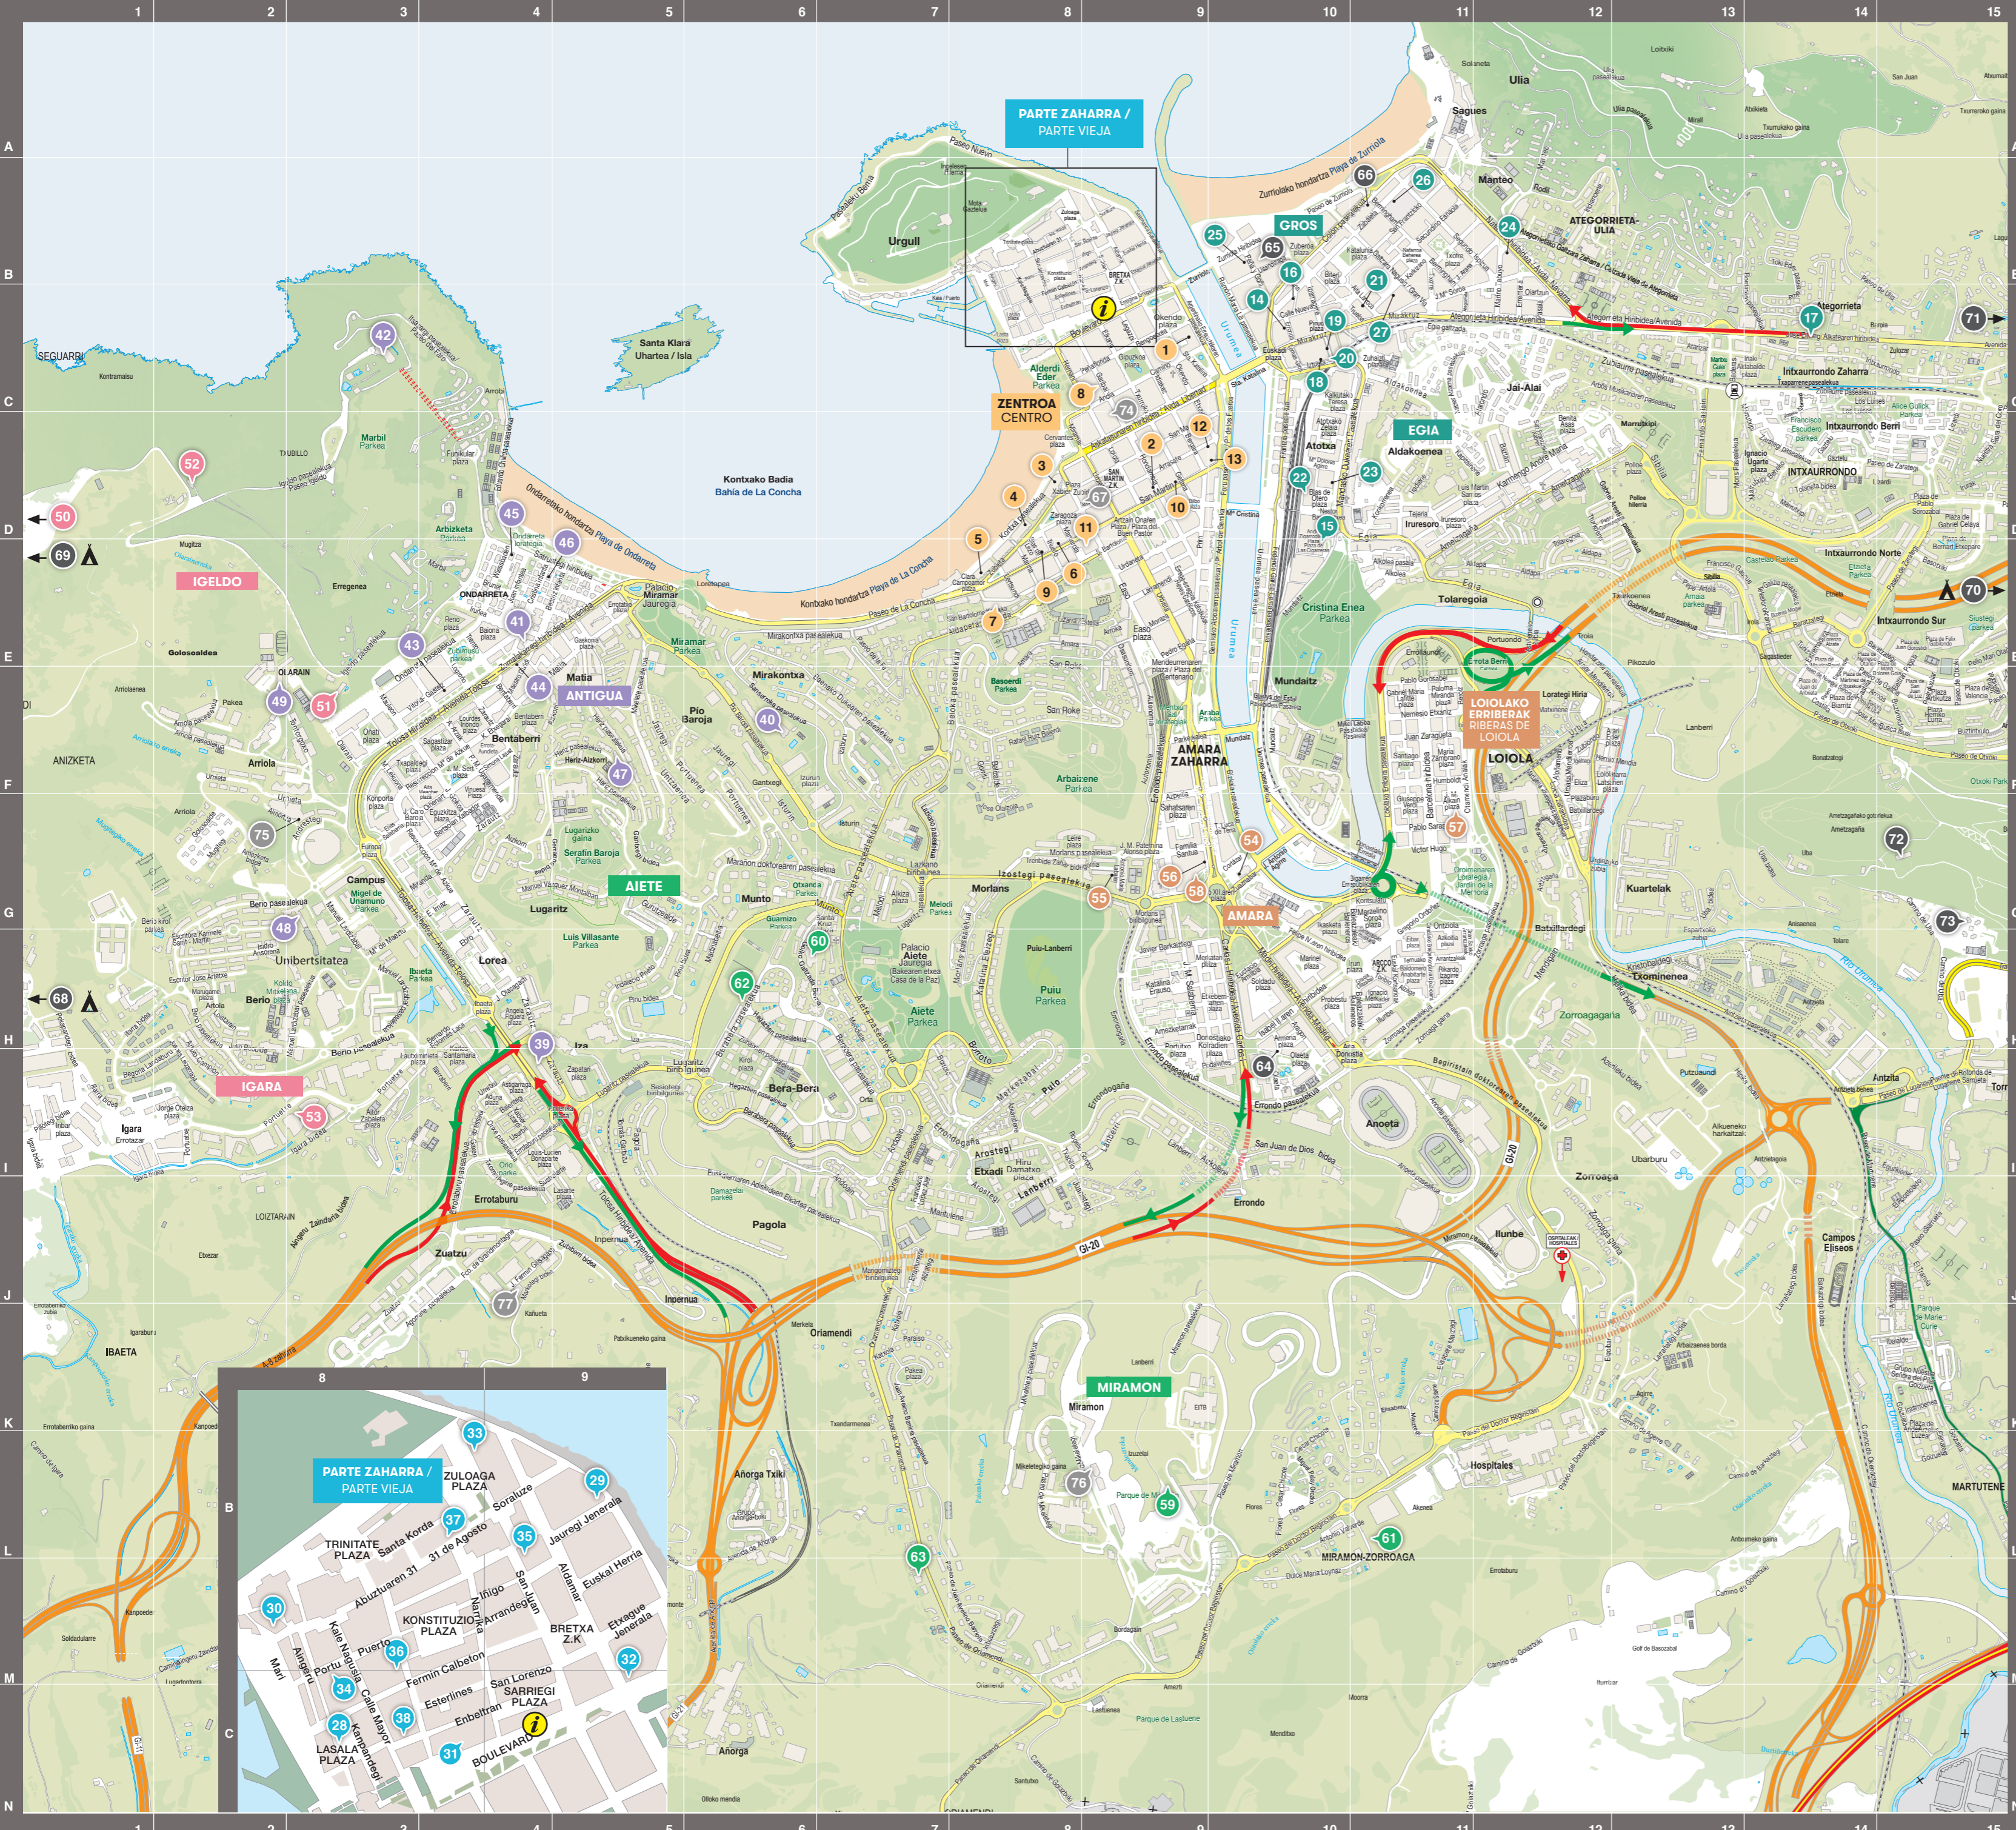

Elkartek
Asociaciones
Associations

74 9-C
APARTURE
Gantzi, 36
T: 693 928 393
www.aparture.com

75 3-G
ASOCIACIÓN DE EMPRESARIOS
DE HOSTELERÍA EN GIPUZKOA
Almurtz, 2
T: 943 31 60 40
www.hosteleriaogipuzkoa.com

76 9-L
HOTELEROS DE GIPUZKOA
Mikeltetegi pasealekua, 52
T: 943 30 90 30
www.hotelesdegipuzkoa.com

77 4-J
NEKATUR Asociación de
Alojamientos Rurales de Euskadi
Zuatzu parkoa - Pta Erakina, Juan
Fermín Gilisagasti, 2 - Bulegoa 310
T: 943 32 70 90
www.nekatu.net

Plaza kopurua
Plazas
Bed-places
Places

Parking

Igerilekua
Piscina
Pool
Piscine

Trakurrak bai
Admitede perros
Dogs allowed
Chiens admis

Spa

Bainuontzia
Bañera
Bathub
Baignoire

Gimnasio
Gym
Gymnase

Badari begira
Vistas a la bahía
Bay views
Vue sur la baie

Donostia San Sebastián

Boulevard, 8
Donostia / San Sebastián
T. 943 48 11 66
www.sansebastianturismoa.eus

MUY GIPUZKOA
DONOSTIA SAN SEBASTIÁN
Turismoa

EUSKADI
BASQUE COUNTRY

Foto portada: Hotel María Cristina, o Luxury Collection Hotel, San Sebastián